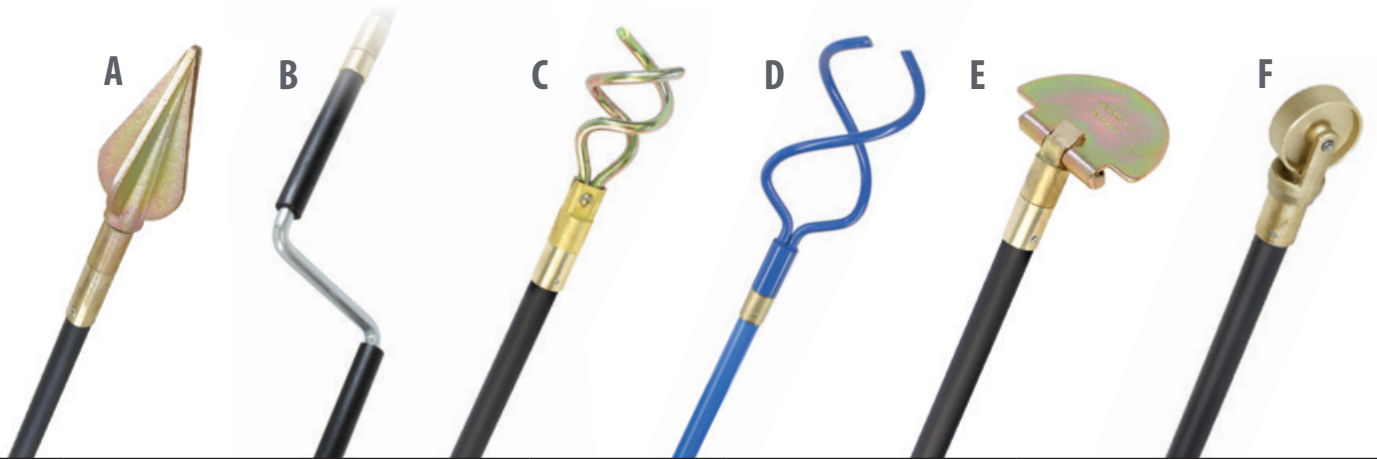

Item	Description	Product Code	Trade Price ex Vat (Equals 30% off RRP)	RRP Ex Vat	RRP inc Vat
A	Boring Tool ¾" Universal Fitting	RRBT01	£36.51	£52.16	£62.59
B	Rotating Handle ¾" Universal Fitting	RRH01	£14.80	£21.14	£25.37
C	Double Worm Screw ¾" Universal Fitting	RRDWS	£3.82	£5.46	£6.55
D	Double Worm Screw XL	RRDWS2	£21.67	£30.96	£37.15
E	Drop Scraper ¾" Universal Fitting	RRDS	£4.21	£6.01	£7.21
F	Clearing Wheel ¾" Universal Fitting	RRCW	£7.74	£11.05	£13.26