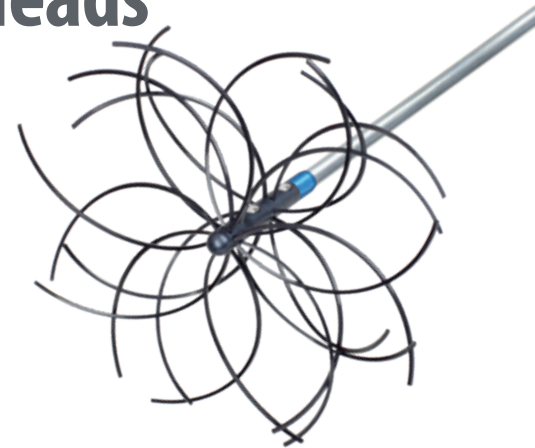

Description	Product Code	Trade Price ex Vat (Equals 10% off RRP)	RRP Ex Vat	RRP inc Vat
Open Fire Kit & manual brushes	CSSKB01	£578.94	£643.27	£771.92

Ceramic Liner Breaker Kit

Kit Contents	Qty
1 metre 20mm Rigid rods S/Steel	10
Drill Connector S/Steel Button	1
Small Breaker	1
Large Breaker	1
Power Hammer	1
Rod Bag - Heavy Duty	1
FREE large van sticker	1
FREE Allen Key	1

Description	Product Code	Trade Price ex Vat (Equals 10% off RRP)	RRP Ex Vat	RRP inc Vat
Ceramic Liner Breaker Kit	PSK04SB	£395.39	£439.32	£527.18

FlueBoss® Powersweeping Heads

Key features

- FlueBoss® has a unique and easy to use mechanism to hold PowerSweeping nylon with many key advantages. (UK Patent No.2538585, US Patent No 10415826, European Patent Application No.16170220.4)
- A quick turn of the grub screw under the boss secures the nylon and protects the screw when sweeping.
- Simply push the nylon through the securing holes which saves time compared to taking discs apart or bending strands to fit in curved channels.
- The design allows the nylon to go up or down to suit different flue conditions.
- British made FlueBoss® is produced to high standards and features a domed head to assist easy passage in the flue with reduced risk of snagging flue liners.
- Robust copolymer flexible rods and rigid rods have colour anodised push fit ends for greater durability
- Quick“push-fit” connectors using push buttons giving time proven security and easy release (EU and US Copyright design)
- Wide range of adaptors, connectors and powerbrushes