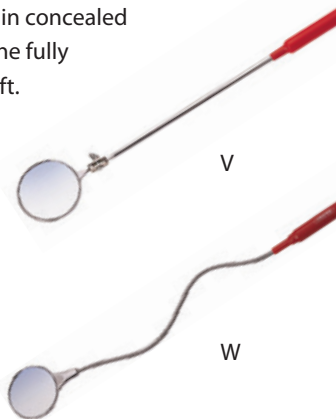

R

Multi Use Wonder Wipes

Specially formulated to clean hands, tools and surfaces. Ideal for cleaning chimney rods and equipment after sweeping.

U

Inspection Mirrors

Give good visibility in concealed areas. Available with the fully flexible head or shaft.