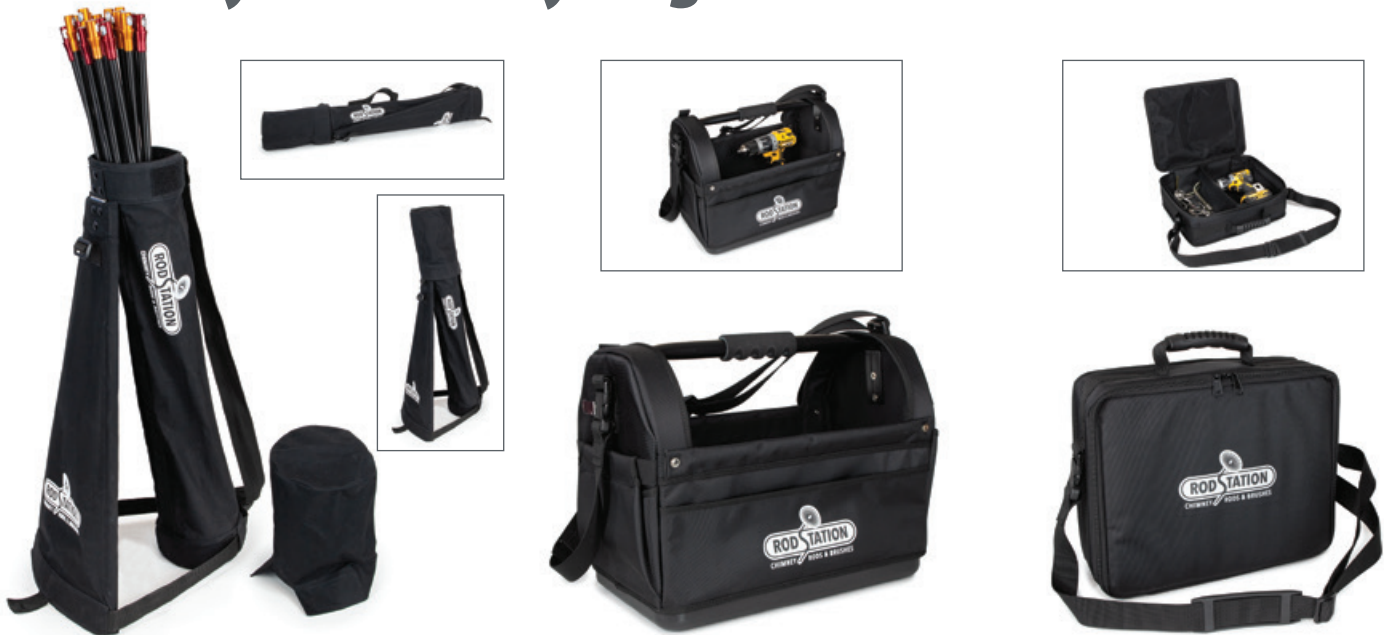

Chimney Rod Caddy Bags & Tool Tote

Description	Product Code	Trade Price ex Vat*	RRP Ex Vat	RRP inc Vat
Rodstation Caddy Bag with Lid	FRBCB01	£86.40	£108.00	£129.60
Rodstation Open Tool Tote	FRBTOTE1	£49.60	£62.00	£74.40
Rodstation Flat Tool Case	FRBCASE1	£44.00	£55.00	£66.00