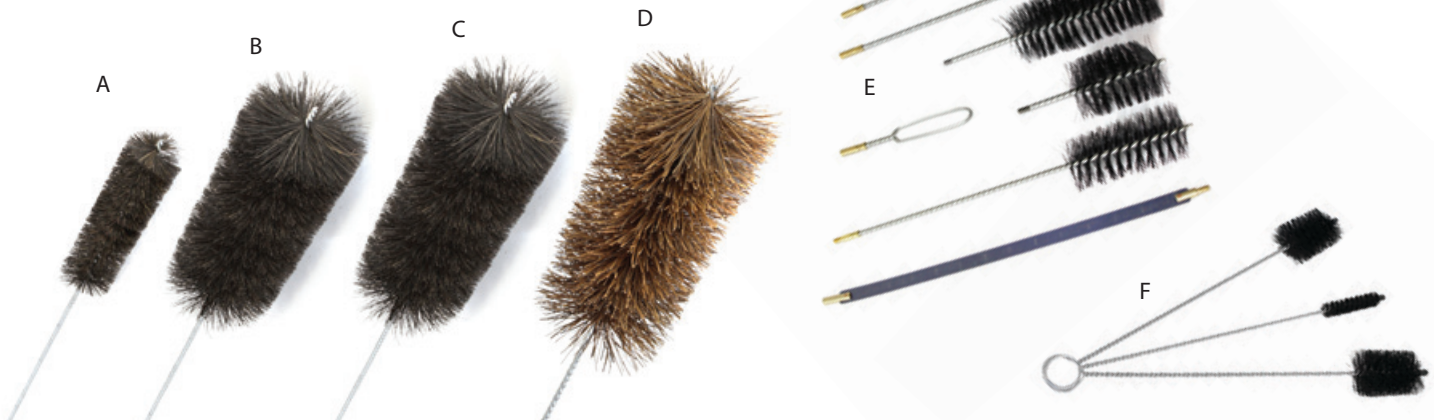

Flue Brushes

For cleaning flues and airways in hard to reach areas and range cookers

	Description	Product Code	Trade Price ex Vat (Equals 30% off RRP)	RRP Ex Vat	RRP inc Vat
A	Flue Brush 50 x 915mm	FLUE 1/2	£6.16	£8.80	£10.56
B	Flue Brush 100 x 1220mm	FLUE 4	£8.09	£11.56	£13.87
C	Flue Brush 100 x 1525mm	FLUE 5	£8.81	£12.59	£15.11
D	Flue Brush 125 x 1800mm	FLUE 6	£10.05	£14.36	£17.23
E	Flue Brush 7 Piece Set 50mm Brush	FLUE7	£15.50	£22.14	£26.57
F	3 Piece Flue Brush Set	FLUE8	£11.97	£17.10	£20.52

Coring Balls

Coring balls are ideal for clearing obstructions in the chimney prior to installation of a flexible liner

Constructed in solid steel and zinc plated to prevent rusting. Each ball includes a 14m length of rope. Must be used with care to avoid damaging the flue or chimney.

Heavy Duty Rope 14m