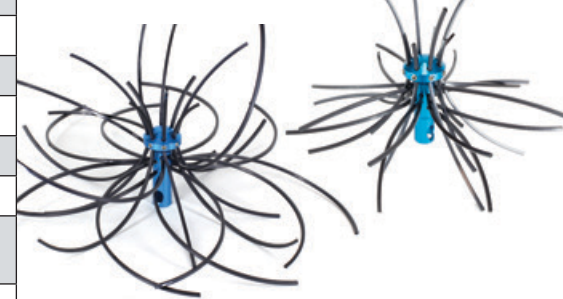

FlueBoss Nylon Head XL with additional Nylon Shaft

FlueBoss XL Nylon is designed for larger flues where there can be more crevices and a higher build up soot deposits. Head Diameter 500mm.

The shaft can be used on larger diameter chimneys (head diameter 500mm) inbetween connecting rods or additionally with other power heads.

FlueBoss XXL Nylon

FlueBoss XXL Nylon is designed for larger flues where there can be more crevices and a higher build up soot deposits and is ideal for terminal cleaning and bird nest removal. Head Diameter 30 or 60cm (12" or 24")