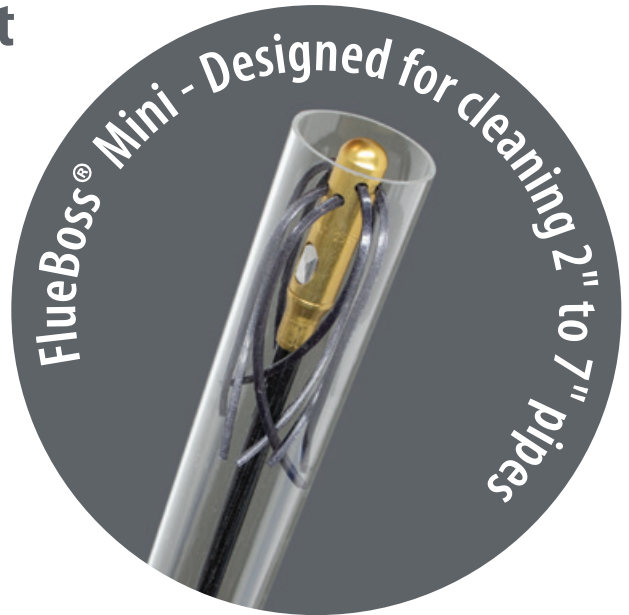

Stainless Steel 22mm	
Applications	Large Inglenook/ liner breaking
Features	Heavy duty rigid ideal heavy duty liner breaking and reaming
Diameter	22mm
Flue Range	20" +
Flexibility	10%
Colour	STAINLESS
Weight:	660g
Code	PSRS22SB

Blue 20mm	
Applications	Large Inglenook
Features	Very rigid ideal for tall very wide flues and horizontal ductwork
Diameter	20mm
Flue Range	20" +
Flexibility	5%
Colour	BLUE
Weight:	460g
Code	PSR08SB

FlueBoss® Mini

FlueBoss Mini Powersweeping Kit

The FlueBoss Mini Powersweeping Kit is designed for cleaning of 2" to 7" pipes such as Biomass flues, air conditioning ducts and dryer vents where extra flexibility is required. The small diameter head (only 3/4" when compressed) makes it ideal for negotiating through awkward spaces and opening up when spinning.

Kit Contents	Qty
1 metre 10mm Superflexi rods	8
Drill connector	1
FlueBoss Mini head	1
3 metre length of FlueBoss Nylon	1

Description	Product Code	Trade Price ex Vat (Equals 10% off RRP)	RRP Ex Vat	RRP inc Vat
FlueBoss MINI Kit	PSKM01SB	£220.99	£245.54	£294.65