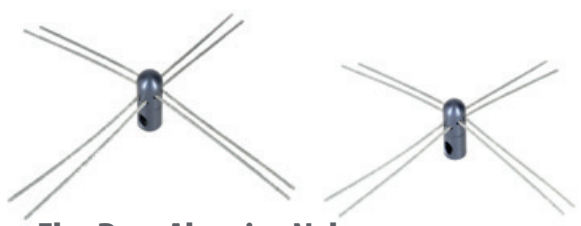

Power Chain Head & Shaft

For removing heavy deposits including bird nests and tar. Not suitable for metal chimneys or liners. Available in two sizes. Overall diameter when spinning is 300mm or 500mm. Chain can be replaced when worn.

Power Chain Shaft can be used inbetween connecting rods or additionally with other power heads. Overall diameter when spinning is 500mm.

FlueBoss Abrasive Nylon

For use on masonry and clay liners. The abrasive grit is encapsulated in the nylon filament and is ideally used where extra abrasion is required to remove deposits (head diameter 300mm or 500mm).

FlueBoss Chain XXL

For removing heavy deposits including bird nests and tar, ideal for extra abrasion on glazed creosote and preventing chain wrapping around the lead rod. 40cm (16") overall diameter when spinning. Not suitable for metal chimneys or flexible chimney liners.