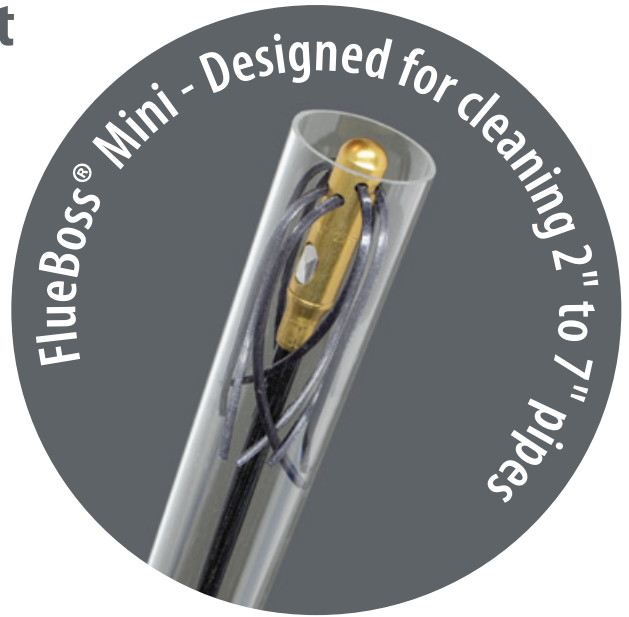

Purple 20mm	
Applications	Large Inglenook
Features	Ideal for large inglenook tall flues, reaming
Diameter	20mm
Flue Range	20" +
Flexibility	20%
Colour	PURPLE
Weight:	520g
Code	PSR07SB

Stainless Steel 20mm	
Applications	Large Inglenook/ liner breaking
Features	Heavy duty rigid ideal heavy duty liner breaking and reaming
Diameter	20mm
Flue Range	20" +
Flexibility	15%
Colour	STAINLESS
Weight:	560g
Code	PSRS20SB

Stainless Steel 22mm	
Applications	Large Inglenook/ liner breaking
Features	Heavy duty rigid ideal heavy duty liner breaking and reaming
Diameter	22mm
Flue Range	20" +
Flexibility	10%
Colour	STAINLESS
Weight:	660g
Code	PSRS22SB

Blue 20mm	
Applications	Large Inglenook
Features	Very rigid ideal for tall very wide flues and horizontal ductwork
Diameter	20mm
Flue Range	20" +
Flexibility	5%
Colour	BLUE
Weight:	460g
Code	PSR08SB

FlueBoss® Mini

FlueBoss Mini Powersweeping Kit

The FlueBoss Mini Powersweeping Kit is designed for cleaning of 2" to 7" pipes such as Biomass flues, air conditioning ducts and dryer vents where extra flexibility is required. The small diameter head (only 3/4" when compressed) makes it ideal for negotiating through awkward spaces and opening up when spinning.