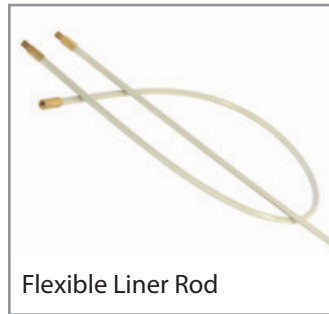

Flexible Rods

Designed for sweeping insulated metal chimneys and flexible flue liners

Key features

Affordable flexible rods made by us in Britain using flexible 12mm diameter rod for added strength and durability. Our superflexy 8mm nylon rods are ideal for sweeping tight 90° bends, and can also be used as a 'lead' rod with flexible 12mm rods.

High quality solid brass screw ends with ½" Whitworth screw fitting featuring chamfered edges to minimise risk of damaging flexible liners.

Description	Product Code
1m Flexible Liner Rod	FR01
1.5m Flexible Liner Rod	FR015
2m Flexible Liner Rod	FR02
1m Superflexy Rod	FRSF01
1m Rod Bag	FRB100
1.5m Rod Bag	FRB150