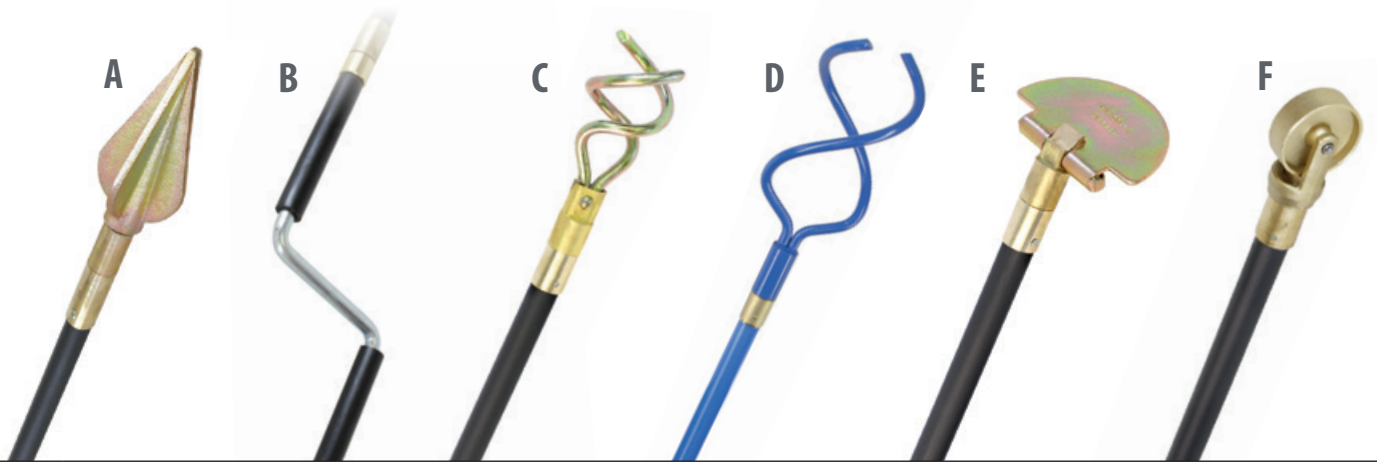

Item	Description	Product Code
A	Boring Tool ¾" Universal Fitting	RRBT01
B	Rotating Handle ¾" Universal Fitting	RRH01
C	Double Worm Screw ¾" Universal Fitting	RRDWS
D	Double Worm Screw XL	RRDWS2
E	Drop Scraper ¾" Universal Fitting	RRDS
F	Clearing Wheel ¾" Universal Fitting	RRCW