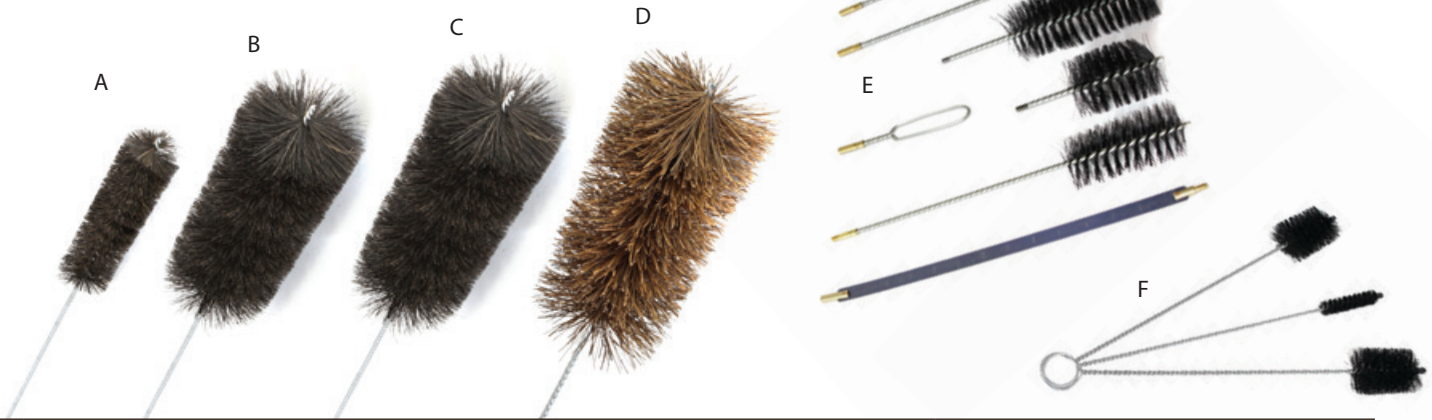

Flue Brushes

For cleaning flues and airways in hard to reach areas and range cookers

	Description	Product Code
A	Flue Brush 50 x 915mm	FLUE 1/2
B	Flue Brush 100 x 1220mm	FLUE 4
C	Flue Brush 100 x 1525mm	FLUE 5
D	Flue Brush 125 x 1800mm	FLUE 6
E	Flue Brush 7 Piece Set 50mm Brush	FLUE7
F	3 Piece Flue Brush Set	FLUE8

Coring Balls

Coring balls are ideal for clearing obstructions in the chimney prior to installation of a flexible liner

Constructed in solid steel and zinc plated to prevent rusting. Each ball includes a 14m length of rope. Must be used with care to avoid damaging the flue or chimney.

Heavy Duty Rope 14m