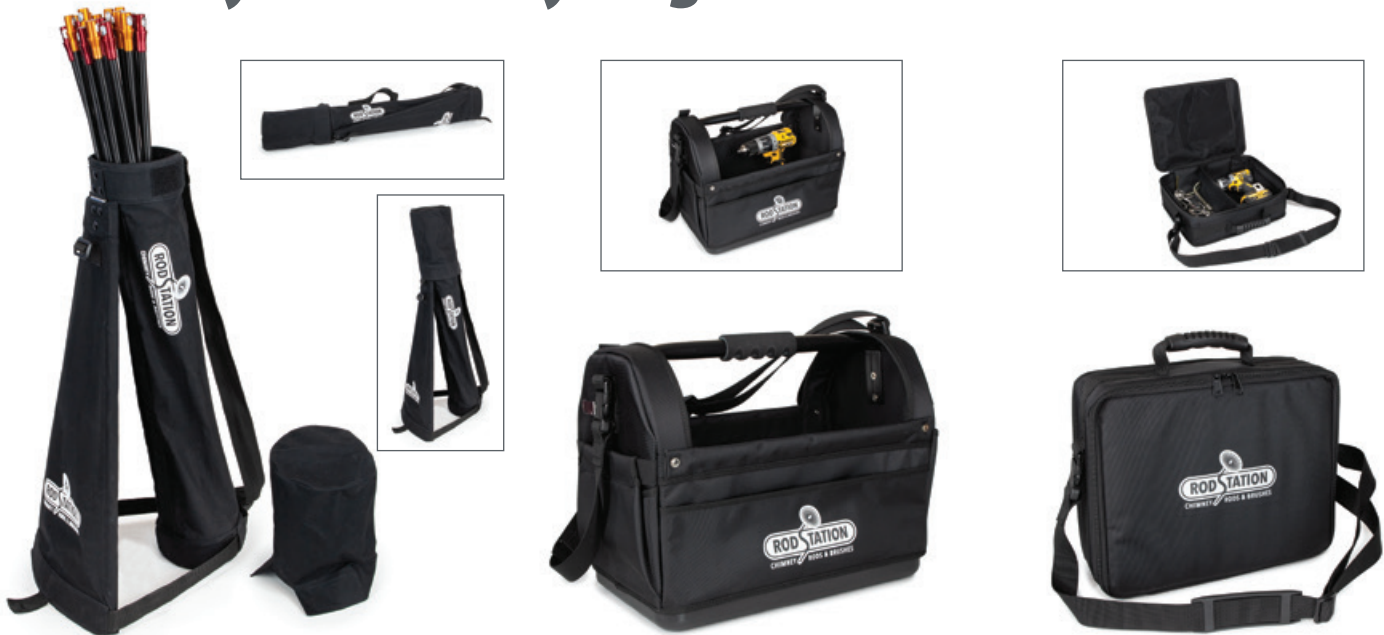

Chimney Rod Caddy Bags & Tool Tote

Description	Product Code
Rodstation Caddy Bag with Lid	FRBCB01
Rodstation Open Tool Tote	FRBTOTE1
Rodstation Flat Tool Case	FRBCASE1