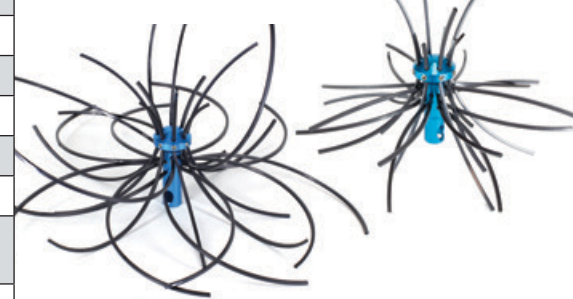

FlueBoss Nylon Head XL with additional Nylon Shaft

FlueBoss XL Nylon is designed for larger flues where there can be more crevices and a higher build up soot deposits. Head Diameter 500mm.

The shaft can be used on larger diameter chimneys (head diameter 500mm) inbetween connecting rods or additionally with other power heads.

FlueBoss XXL Nylon

FlueBoss XXL Nylon is designed for larger flues where there can be more crevices and a higher build up soot deposits and is ideal for terminal cleaning and bird nest removal. Head Diameter 30 or 60cm (12" or 24")