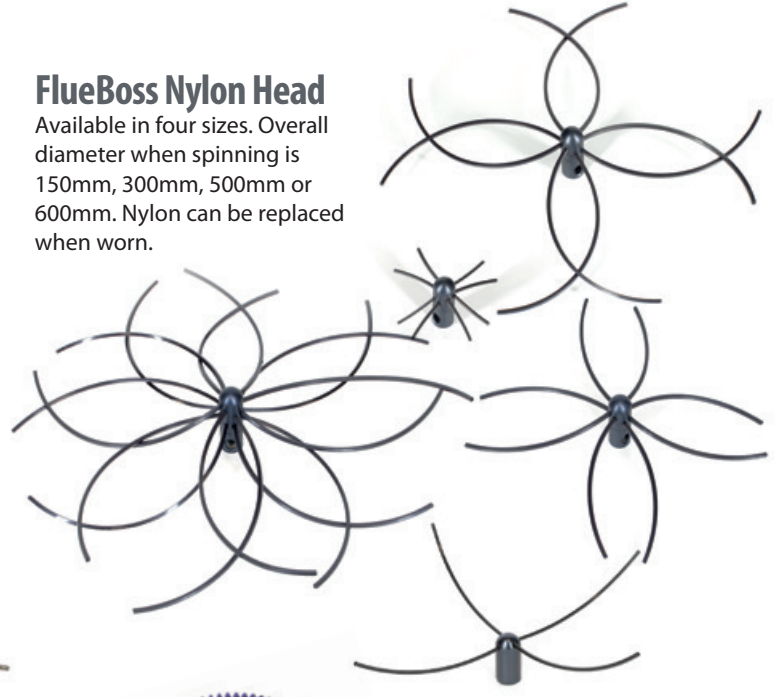

FlueBoss Nylon Head

Available in four sizes. Overall diameter when spinning is 150mm, 300mm, 500mm or 600mm. Nylon can be replaced when worn.

Heavy Duty Stainless Steel Heads

Power flail with 5mm stainless chain chain for removing heavy deposits, Heavy duty 6mm stainless cable. To be used with our 20mm stainless steel rods (page 20)