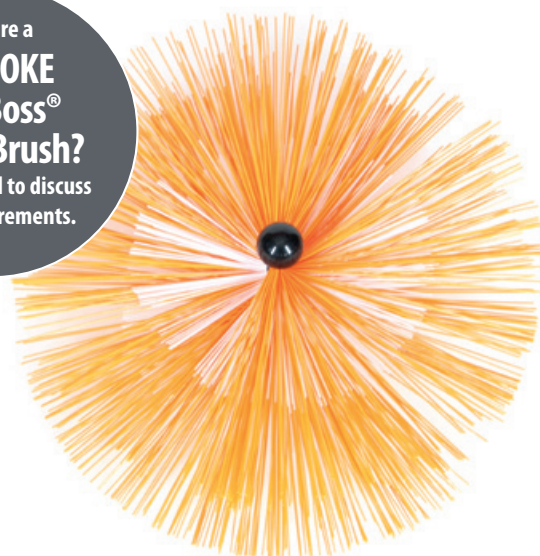

Require a
**BESPOKE
FlueBoss®
PowerBrush?**
Give us a call to discuss
your requirements.