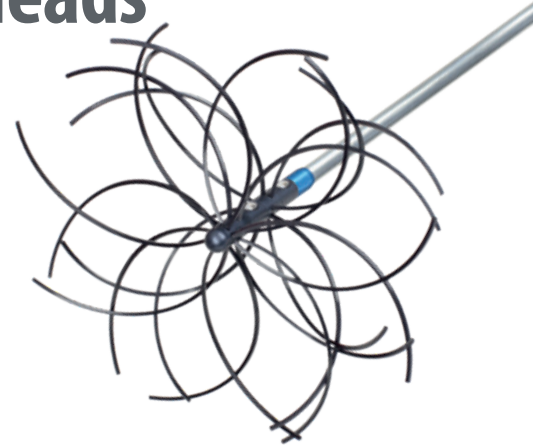

Description	Product Code
Open Fire Kit & manual brushes	CSSKB01

Ceramic Liner Breaker Kit

Kit Contents	Qty
1 metre 20mm Rigid rods S/Steel	10
Drill Connector S/Steel Button	1
Small Breaker	1
Large Breaker	1
Power Hammer	1
Rod Bag - Heavy Duty	1
FREE large van sticker	1
FREE Allen Key	1

Description	Product Code
Ceramic Liner Breaker Kit	PSK04SB

FlueBoss® Powersweeping Heads

Key features

- FlueBoss® has a unique and easy to use mechanism to hold PowerSweeping nylon with many key advantages. (UK Patent No.2538585, US Patent No 10415826, European Patent Application No.16170220.4)
- A quick turn of the grub screw under the boss secures the nylon and protects the screw when sweeping.
- Simply push the nylon through the securing holes which saves time compared to taking discs apart or bending strands to fit in curved channels.
- The design allows the nylon to go up or down to suit different flue conditions.
- British made FlueBoss® is produced to high standards and features a domed head to assist easy passage in the flue with reduced risk of snagging flue liners.
- Robust copolymer flexible rods and rigid rods have colour anodised push fit ends for greater durability
- Quick“push-fit” connectors using push buttons giving time proven security and easy release (EU and US Copyright design)
- Wide range of adaptors, connectors and powerbrushes