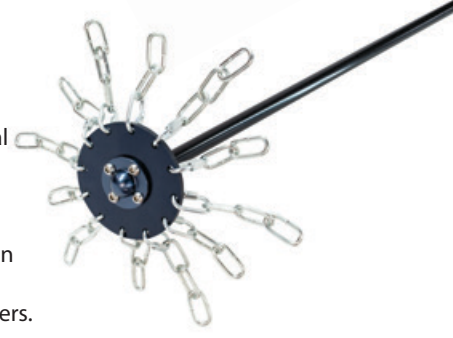

Power Chain Shaft can be used inbetween connecting rods or additionally with other power heads. Overall diameter when spinning is 500mm.

FlueBoss Abrasive Nylon

For use on masonry and clay liners. The abrasive grit is encapsulated in the nylon filament and is ideally used where extra abrasion is required to remove deposits (head diameter 300mm or 500mm).

FlueBoss Chain XXL

For removing heavy deposits including bird nests and tar, ideal for extra abrasion on glazed creosote and preventing chain wrapping around the lead rod. 40cm (16") overall diameter when spinning. Not suitable for metal chimneys or flexible chimney liners.