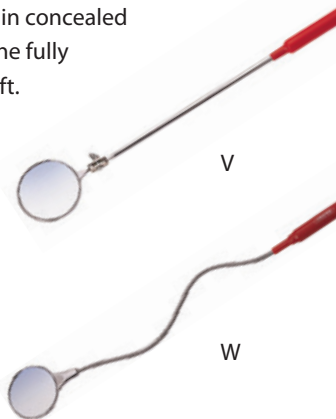

Inspection Mirrors

Give good visibility in concealed areas. Available with the fully flexible head or shaft.

V

W

Y

Soft Brush

280 mm.

X